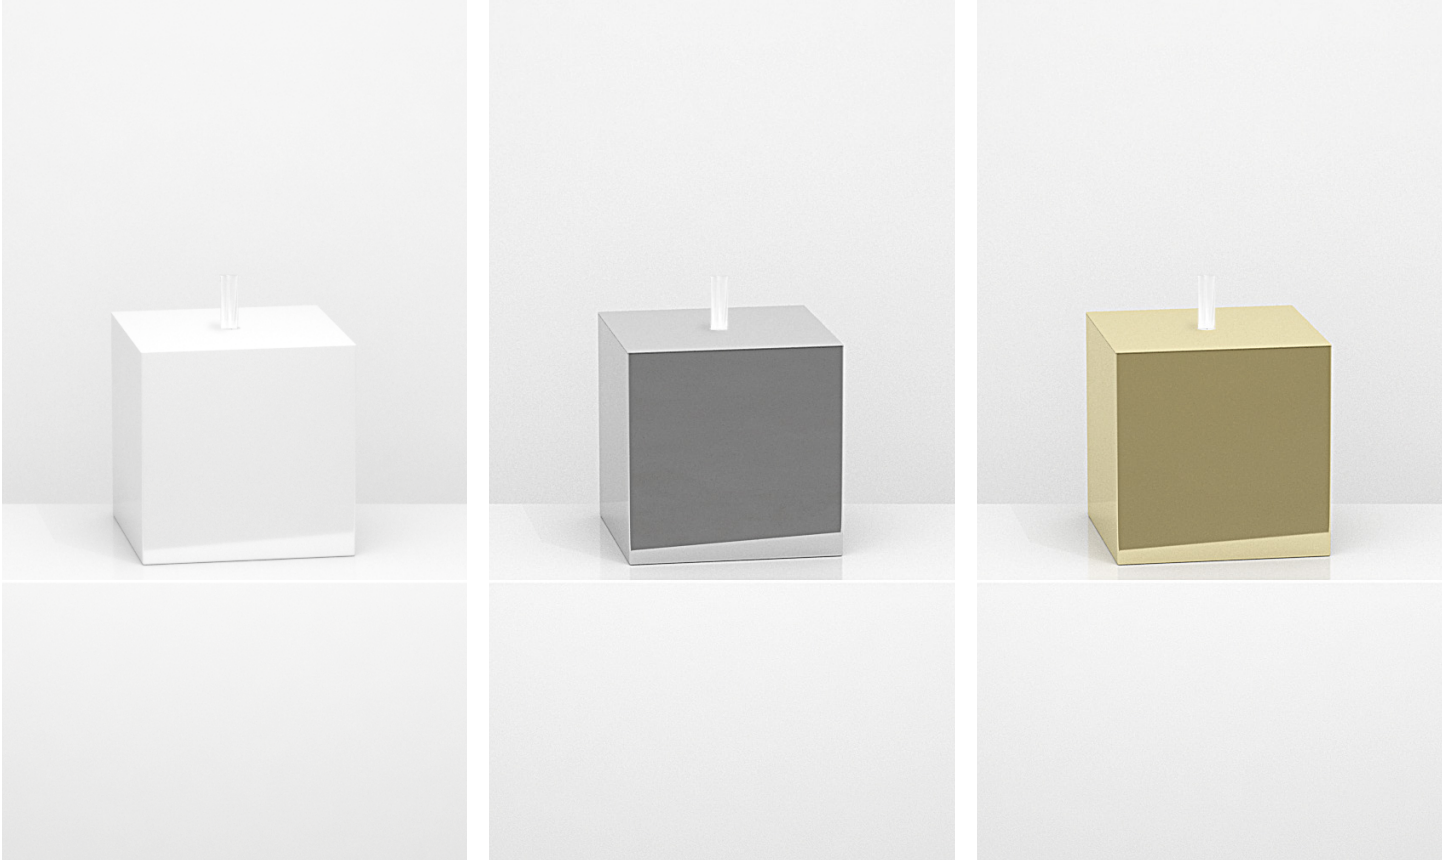

FEATURING AN UNDERSTATED, MODERN SILHOUETTE, THE ANTISEPTIC WIPE TABLETOP PEDESTAL OFFERS THE SAME WELLNESS AND PREVENTION AS THE STAND-ALONE VERSION. AVAILABLE IN A VARIETY OF DURABLE, EASILY-CLEANABLE FINISHES INCLUDING THE MODERN SHINE OF MİRRORED STAINLESS STEEL, THE SHEEN OF HIGH-GLOSS POWDER-COATED STEEL AND THE SPA-LIKE CALM OF WOOD VENEER, THIS ELEGANT FIXTURE HOUSES REFILLABLE ROLLS OF CENTER-FEED WIPES MEASURING UP TO 11" WIDTH AND HEIGHT. THE REAR-LOADING ANTISEPTIC WIPE TABLETOP PEDESTAL IS A COMPACT SOLUTION FOR SAFETY.

ANTISEPTIC WIPE TABLETOP

PURETÉ
SYSTEM

TECHNICAL OVERVIEW

OVERALL DIMENSIONS
W 12" D 8" H 12"

MATERIALS AND FINISHES

PURETÉ DISPENSERS ARE AVAILABLE IN POWDER-COATED STEEL, POLISHED STEEL OR WOOD VENEER. CUSTOM COLORS AND FINISHES ARE ALSO AVAILABLE.

GROUP I

POWDER-COATED STEEL

WHITE

BLACK

GROUP II

POLISHED STAINLESS STEEL

SILVER

GOLD